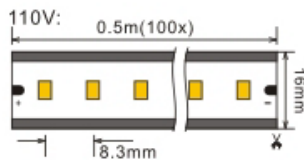

High Voltage Series

Flexible led strip

FOCUS ON LED STRIP LIGHTING

- HIGH CRI LED
- COLOR CONSISTENCY
- HIGH EFFICACY
- COLOR PURITY

2835 110V/220V

120LEDs/m 8w/m

3000K

4000K

6000K

AC/DC plug incl

Low
Decay

Long
Lifespan
>35000 hrs

3
YEAR

Part No.	LED/m	Volt(DC)	CRI (Ra)	W/WW(K)	Power ± 5%	lm/m ± 5%	IPXX
LC120-HV2835-W/WW	120	110V 220V	60-80	6500 4500 3500 2700	8W/M	958	IP67