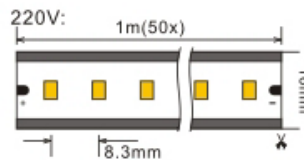

High Voltage Series

Flexible led strip

FOCUS ON LED STRIP LIGHTING

- HIGH CRI LED
- COLOR CONSISTENCY
- HIGH EFFICACY
- COLOR PURITY

2835 110V/220V

120LEDs/m 8w/m

3000K

4000K

6000K

AC/DC plug incl

Low
Decay

Long
Lifespan
>35000 hrs

3
YEAR

Part No.	LED/m	Volt(DC)	CRI (Ra)	W/WW(K)	Power ± 5%	lm/m ± 5%	IPXX
LC120-HV2835-W/WW	120	110V 220V	60-80	6500 4500 3500 2700	8W/M	958	IP67